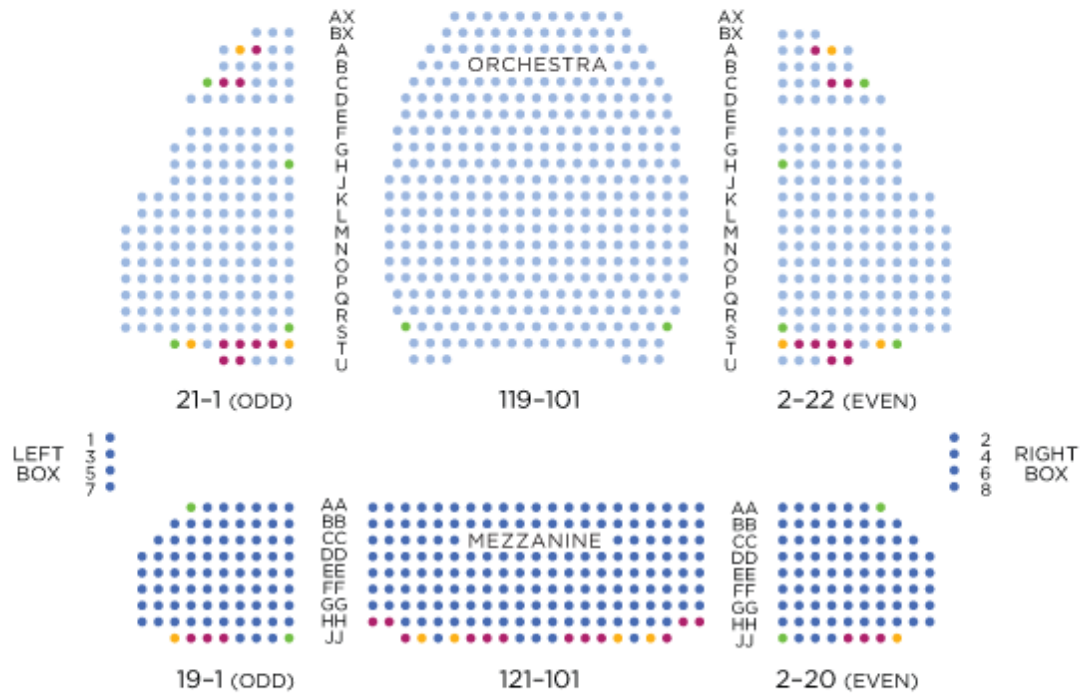

STEPHEN SONDHEIM THEATRE

STAGE

Mezzanine Row AA Overhangs Orchestra Row L

This map is subject to change

- Aisle Seat with Folding Armrest
- Wheelchair Viewing
- Companion