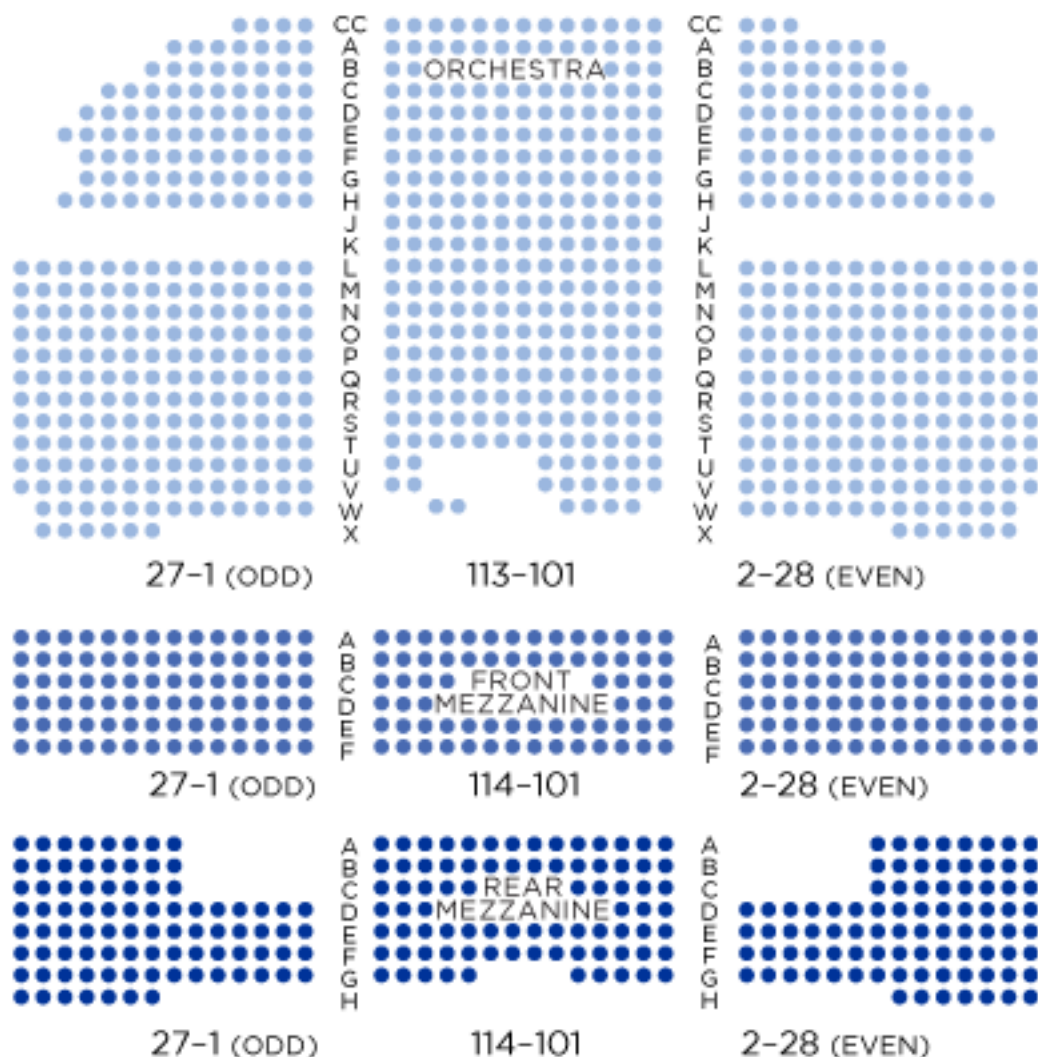

# RICHARD RODGERS THEATRE

## STAGE

Front Mezzanine Row A Overhangs Mezzanine Row L

This map is subject to change