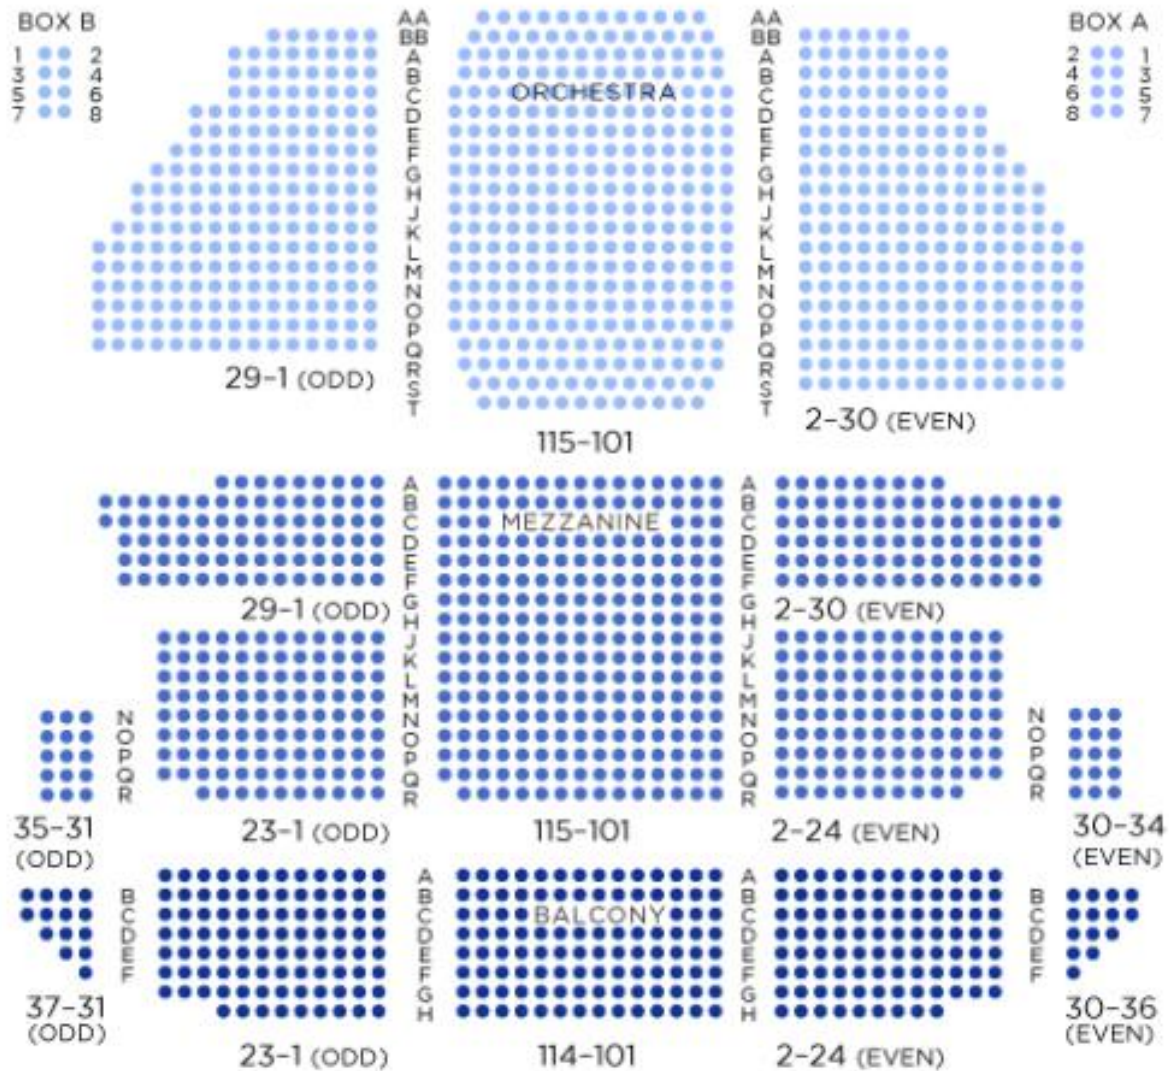

ST. JAMES THEATRE

STAGE

Mezzanine Row A Overhangs 9th Row Orchestra
 Balcony Row A Overhangs 9th Row Mezzanine

This map is subject to change