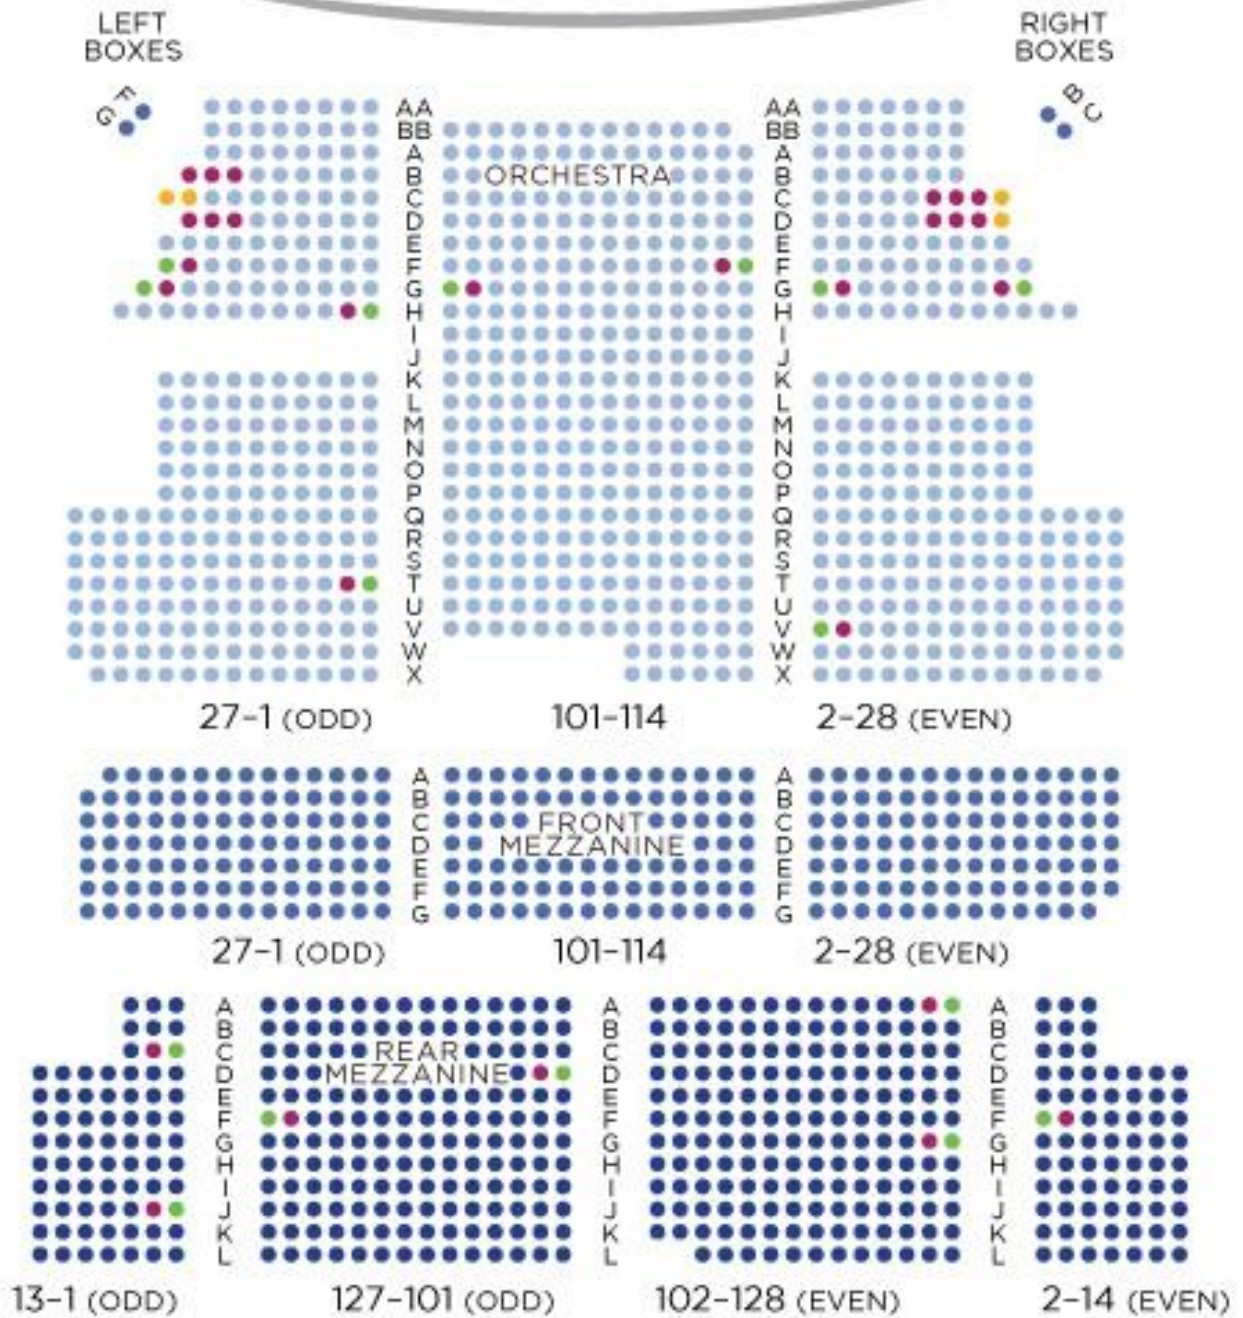

# MAJESTIC THEATRE

## STAGE

Front Mezzanine Row A Overhangs Orchestra Row H

- Aisle Seat with Folding Armrest
- Wheelchair Viewing
- Companion

This map is subject to change