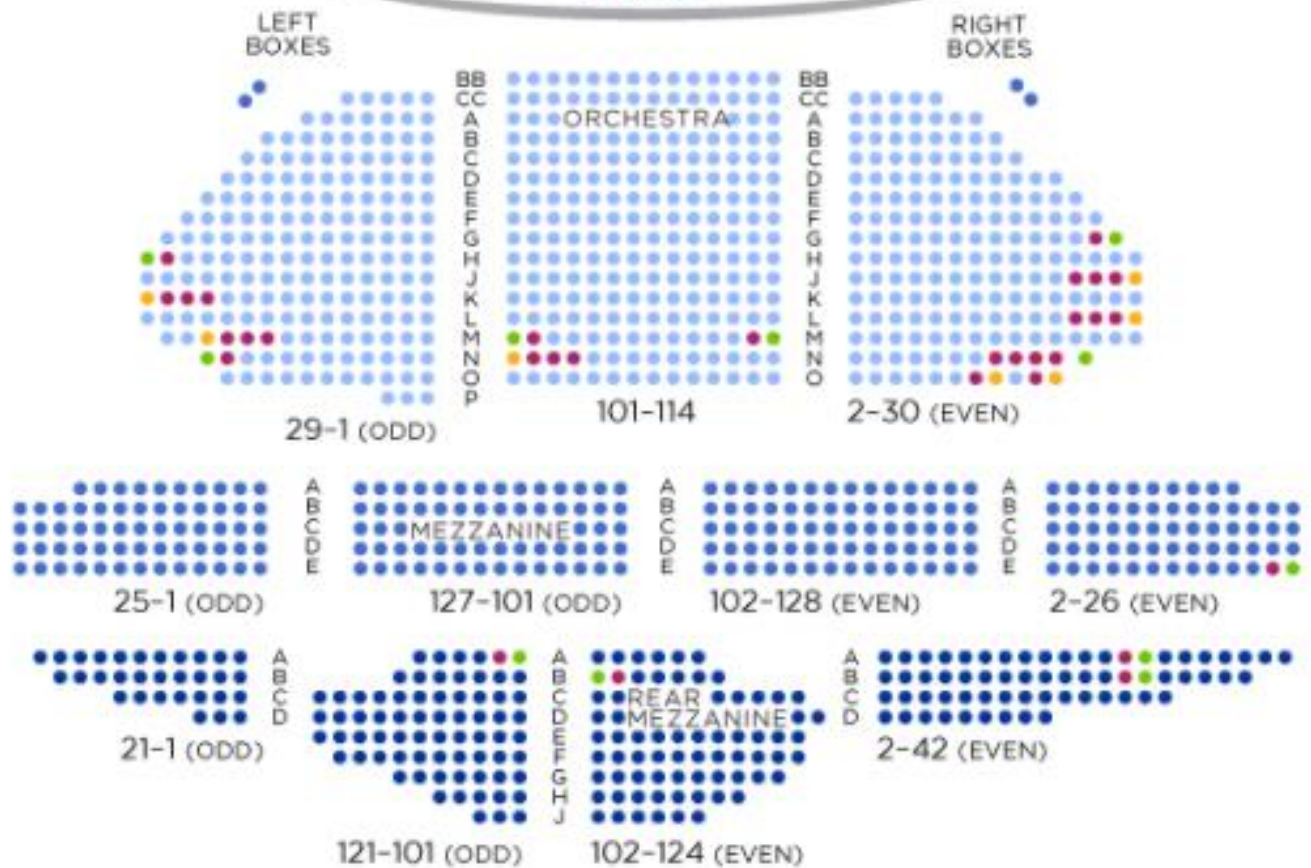

# AMBASSADOR THEATRE

## STAGE

Front Mezzanine Row A Overhangs Orchestra Row H

● Aisle Seat with Folding Armrest ● Wheelchair Viewing ● Companion

This map is subject to change