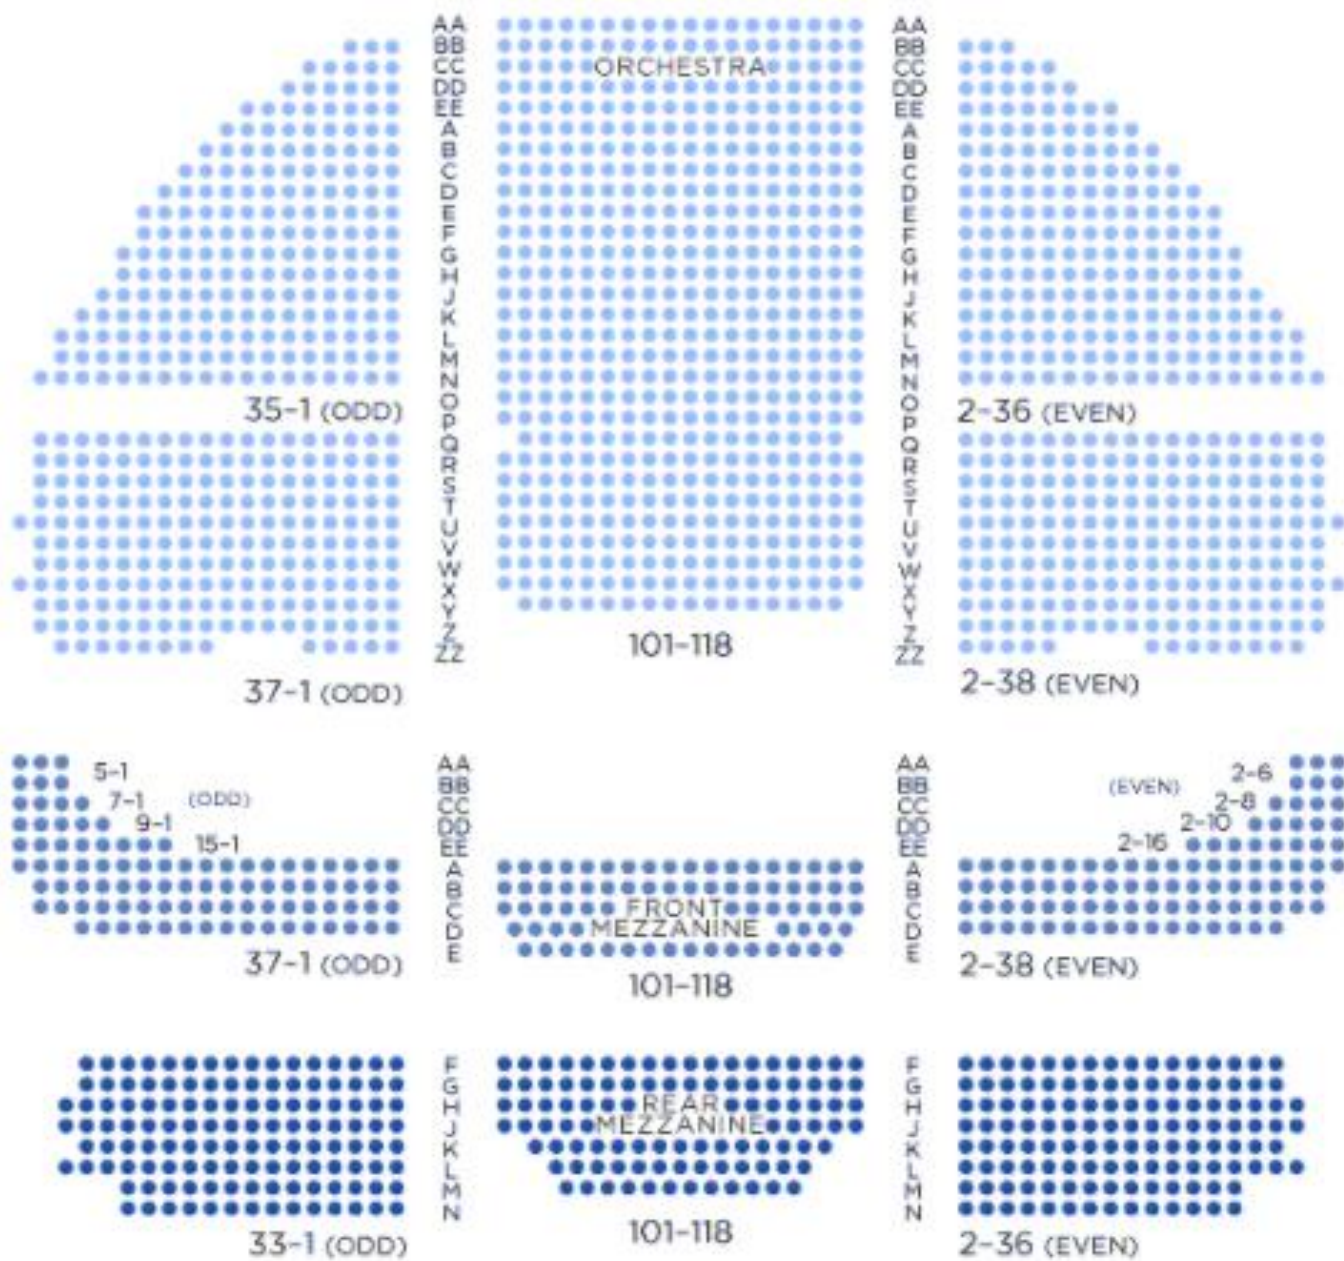

GERSHWIN THEATRE

STAGE

Front Mezzanine Row A Overhangs Orchestra Row O

This map is subject to change