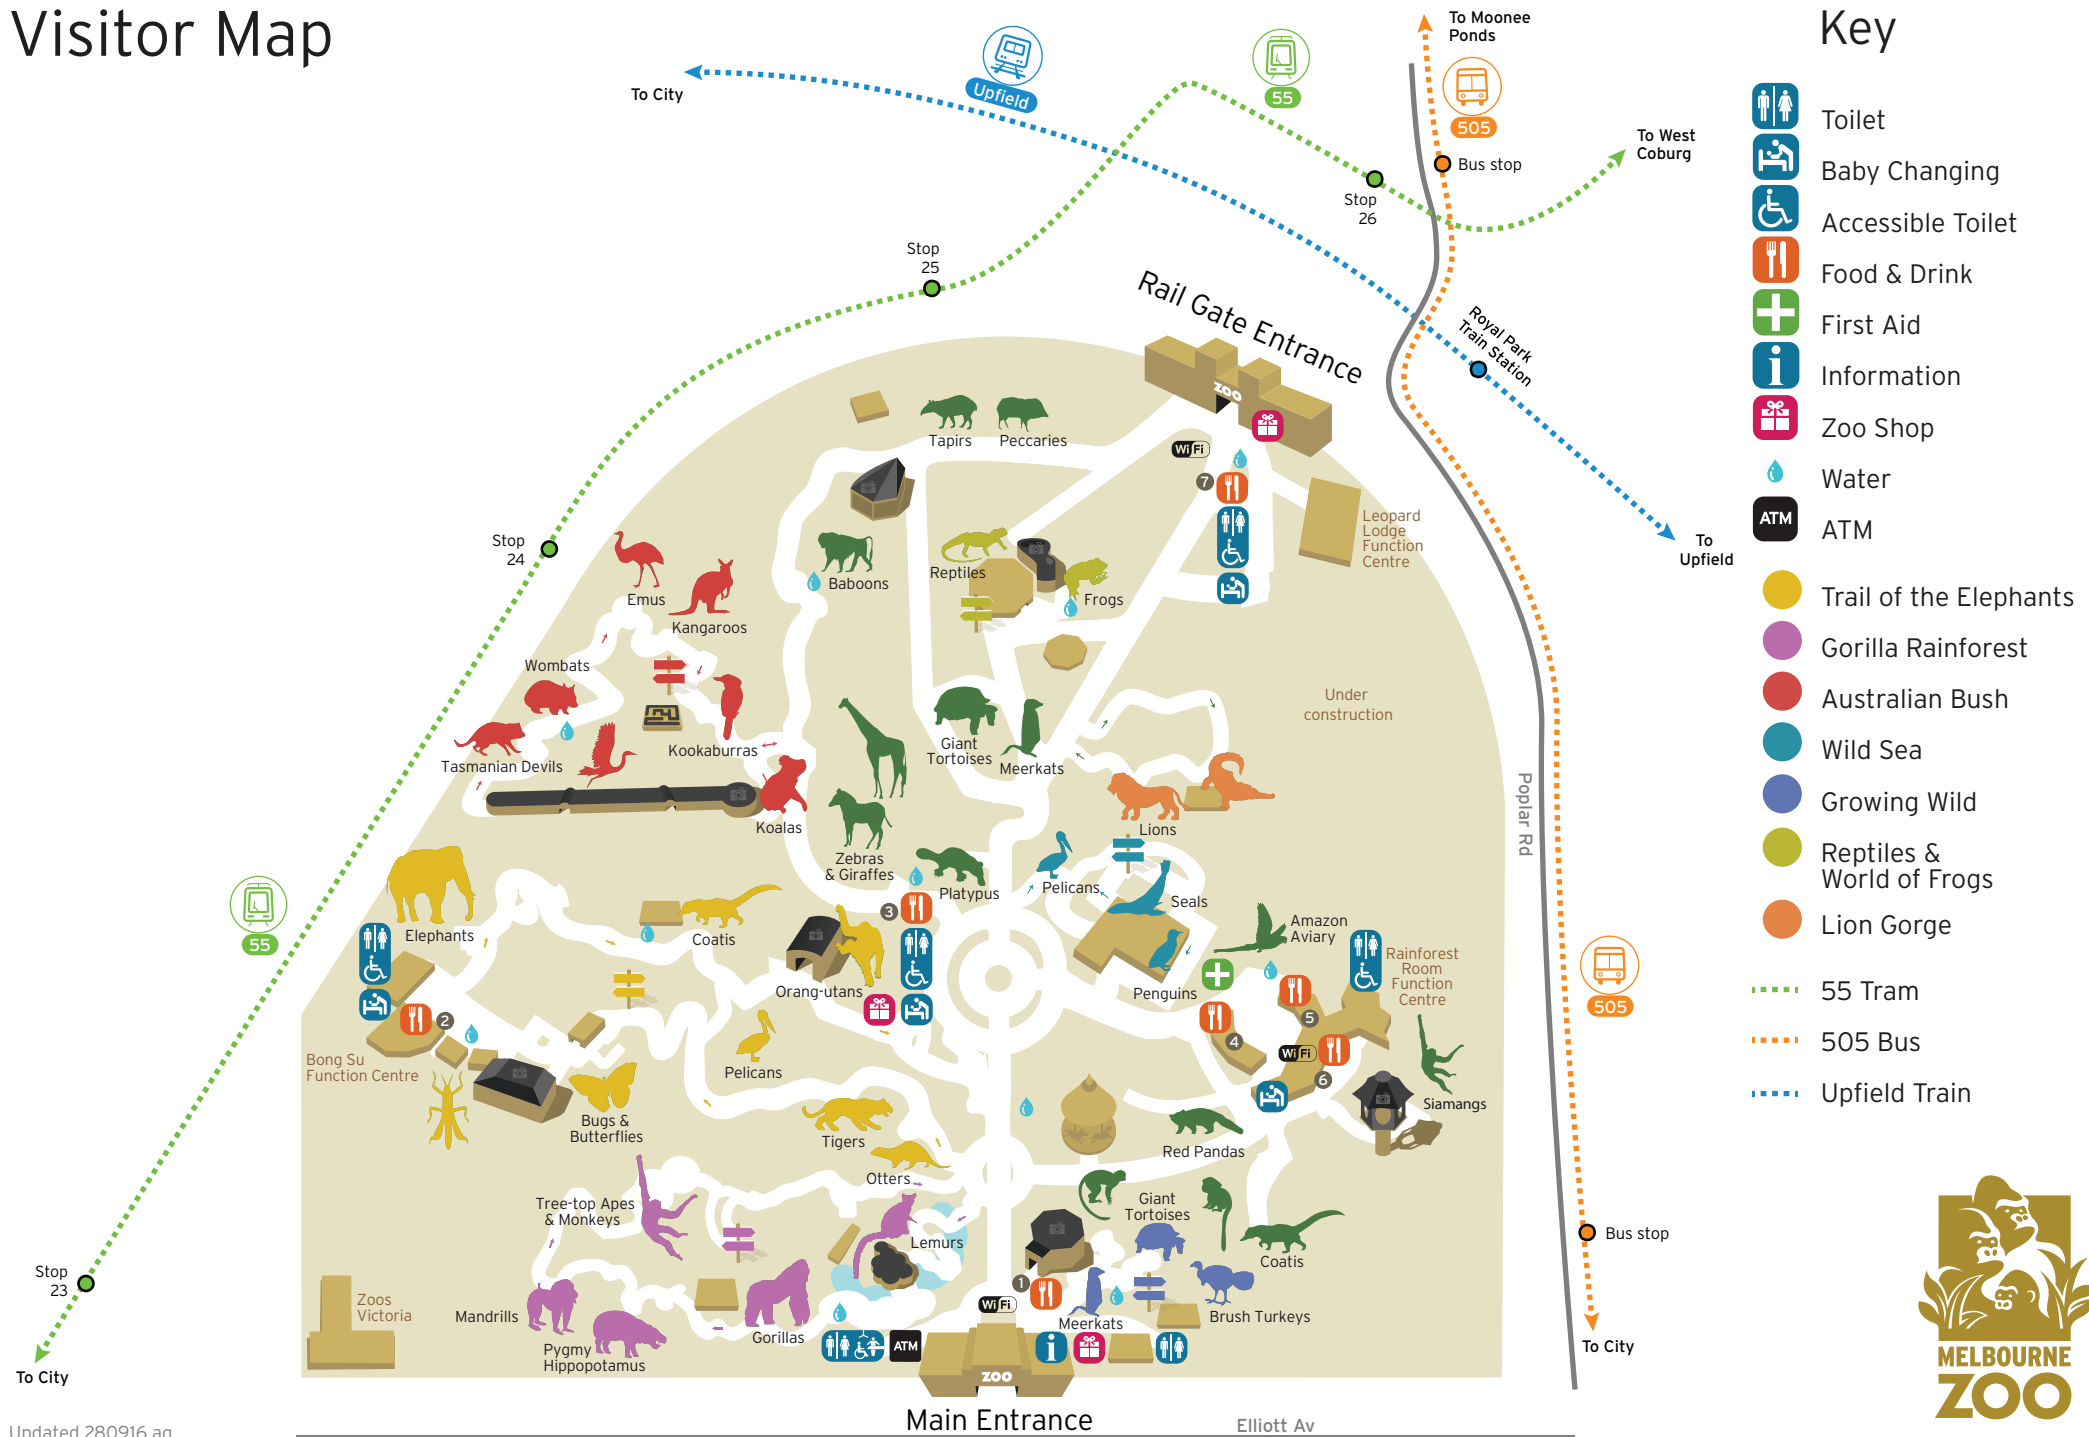

Visitor Map

Key

- Toilet
- Baby Changing
- Accessible Toilet
- Food & Drink
- First Aid
- Information
- Zoo Shop
- Water
- ATM
- Trail of the Elephants
- Gorilla Rainforest
- Australian Bush
- Wild Sea
- Growing Wild
- Reptiles & World of Frogs
- Lion Gorge
- 55 Tram
- 505 Bus
- Upfield Train